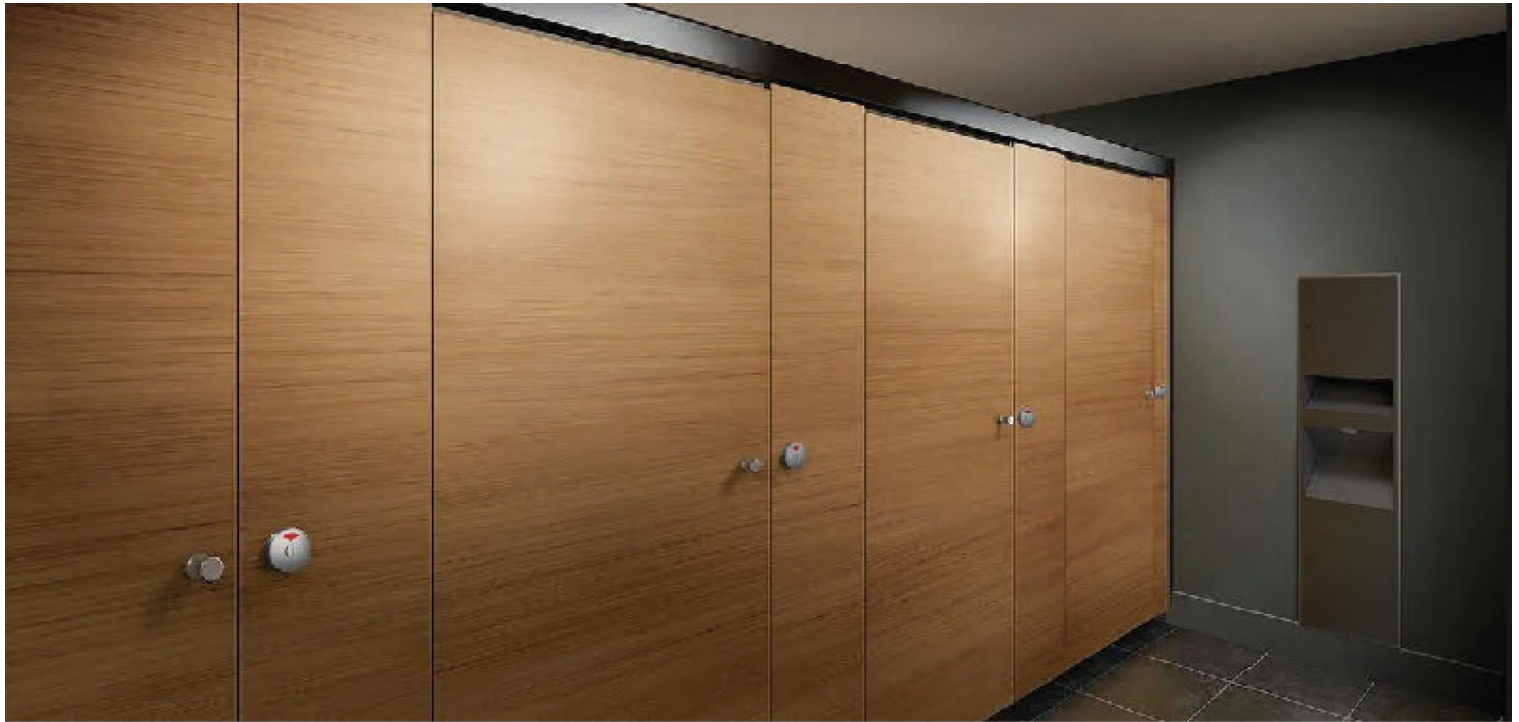

HSD-0910PKD
304 Stainless Steel PIPE JOINER 30 Ø

HSD-0905PD
304 Stainless Steel WALL CONNECTION

HSD-0908PBK
304 Stainless Steel HANGER

HSD-2508PK
304 Stainless Steel HANGER