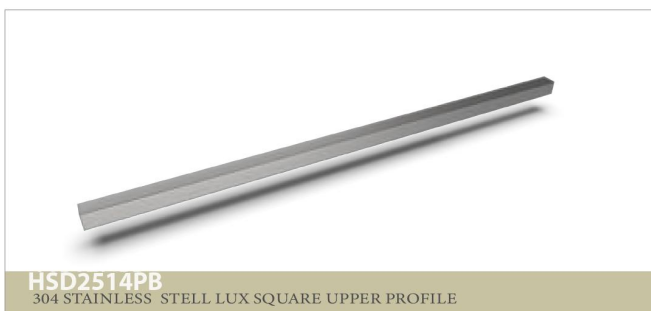

HSD2511PD
304 Stainless Steel WALL CONNECTION

HSD-0910PKD
304 Stainless Steel PIPE JOINER 30 Ø

HSD-0905PD
304 Stainless Steel WALL CONNECTION

HSD-0908PBK
304 Stainless Steel HANGER

HSD-2508PK
304 Stainless Steel HANGER