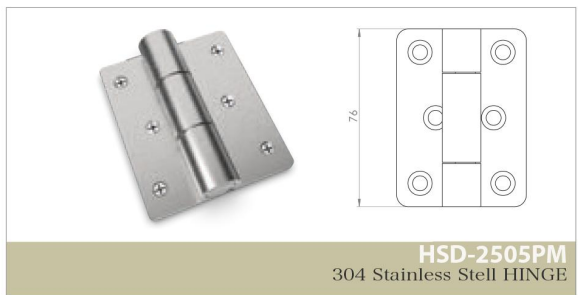

HASAD
CUBICLE ACCESSORIES

2022 /2th EDITION

TOILET CUBICLE HARDWARE
PRODUCT
CATALOG

HSD2506PA
304 Stainless Steel HANGER

HSD09033PA
304 Stainless Steel HANGER

HSD09031PA
304 Stainless Steel HANGER

HSD09032PKD
304 Stainless Steel HANGER

HSD2506PA
304 Stainless Steel HANGER

HSD2507PK
304 Stainless Steel HANDLE

HSD0904PK
304 Stainless Steel HANDLE

HSD2507PK
304 Stainless Steel U CONNECTION

HSD2509PL
304 Stainless Steel L CORNER CONNECTION

HSD-2513PT
304 Stainless Steel PANEL HOLDER
12 mm Panel